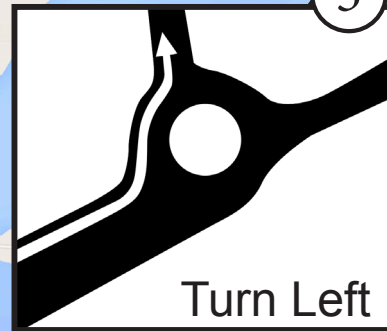

1

2

Turn Right

4

4

5

6

7

8

Turn Left

Turn-by-turn directions:

1. Head east on Old Airport Rd toward Airport Rd. ➡ 0.6 mi
2. Continue onto Leeward Hwy. Continue through "Beaches" roundabout. ➡ 5.4 mi
3. Turn left onto Allegro Rd. ➡ 0.4 mi
4. Turn right onto Grace Bay Rd. ➡ 0.2 mi
5. Turn left onto Bonaventure Cres. ➡ 0.2 mi
6. Turn right after Villa Del Mar. Destination will be on the right.
7. French Riviera
8. Provo Villa